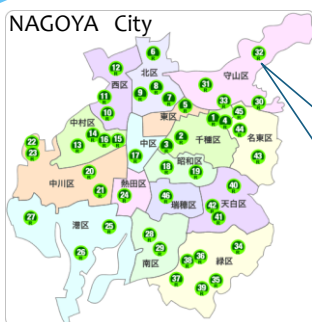

添付資料 7

Chubu Recycle Citizens' Organization

Naoki Asai
Hidekazu Nagata

Recycle station

Citizens can then throw away recycled materials to go shopping.

We hold the recycle stations in 44 locations in Nagoya.